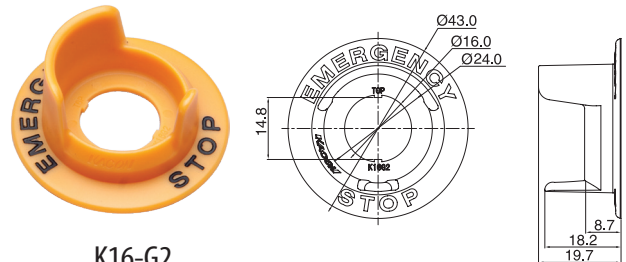

K16 Accessories

Protection Covers - Round & Square Type

K16-S111 ① : Opens 90 degree

①- Blank: Black, R: Red, G: Green, Y: Yellow

K16-S221 : Opens 230 degree

Protection Covers - Rectangular Type

K16-S112 ① : Opens 90 degree

①- Blank: Black, R: Red, G: Green, Y: Yellow

K16-S222 : Opens 230 degree

Safety Guard

K16-G1

K16-G2

LED

K16-S115①

① - R, Y, G, B, C & 6, 12, 24VDC