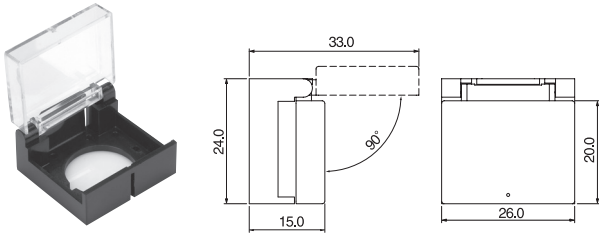

K16 Accessories

Protection Covers - Round & Square Type

K16-S111 ① : Opens 90 degree

①- Blank: Black, R: Red, G: Green, Y: Yellow

K16-S221 : Opens 230 degree

Protection Covers - Rectangular Type

K16-S112 ① : Opens 90 degree

①- Blank: Black, R: Red, G: Green, Y: Yellow

K16-S222 : Opens 230 degree

Safety Guard

K16-G1

K16-G2

LED

K16-S115①

① - R, Y, G, B, C & 6, 12, 24VDC