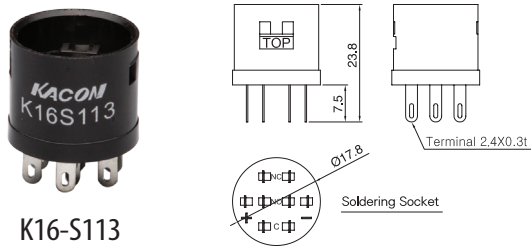

①- Blank: Black, R: Red, G: Green, Y: Yellow

K16-S222 : Opens 230 degree

Safety Guard

K16-G1

K16-G2

LED

K16-S115①

① - R, Y, G, B, C & 6, 12, 24VDC

Hole Cover

K16-S117

Hand Tools

Sockets

Note