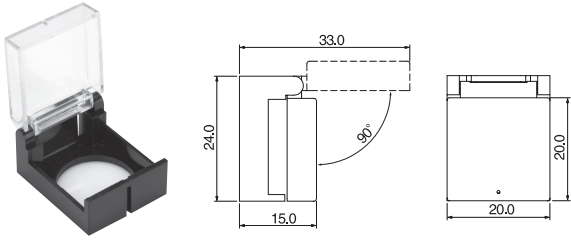

K16 Accessories

Protection Covers - Round & Square Type

K16-S111 ① : Opens 90 degree

①- Blank: Black, R: Red, G: Green, Y: Yellow

K16-S221 : Opens 230 degree

Protection Covers - Rectangular Type

K16-S112 ① : Opens 90 degree

①- Blank: Black, R: Red, G: Green, Y: Yellow

K16-S222 : Opens 230 degree

Safety Guard

K16-G1

K16-G2

LED

K16-S115①

① - R, Y, G, B, C & 6, 12, 24VDC