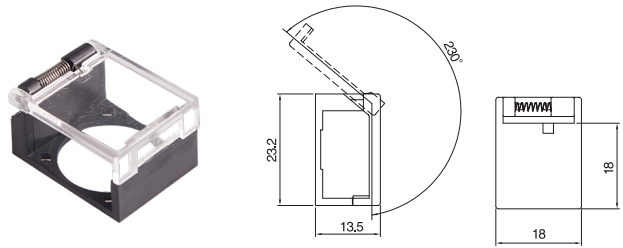

K16 Accessories

Protection Covers - Round & Square Type

K16-S111 ① : Opens 90 degree

①- Blank: Black, R: Red, G: Green, Y: Yellow

K16-S221 : Opens 230 degree

Protection Covers - Rectangular Type

K16-S112 ① : Opens 90 degree

①- Blank: Black, R: Red, G: Green, Y: Yellow

K16-S222 : Opens 230 degree

Safety Guard

K16-G1

K16-G2

LED

K16-S115①

① - R, Y, G, B, C & 6, 12, 24VDC