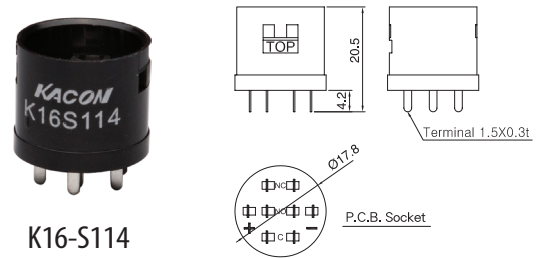

①- Blank: Black, R: Red, G: Green, Y: Yellow

K16-S222 : Opens 230 degree

Safety Guard

K16-G1

K16-G2

LED

K16-S115①

① - R, Y, G, B, C & 6, 12, 24VDC

Hole Cover

K16-S117

Hand Tools

Sockets

Note