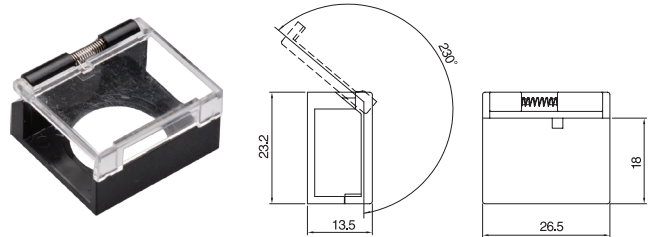

K16 Accessories

Protection Covers - Round & Square Type

K16-S111 ① : Opens 90 degree

①- Blank: Black, R: Red, G: Green, Y: Yellow

K16-S221 : Opens 230 degree

Protection Covers - Rectangular Type

K16-S112 ① : Opens 90 degree

①- Blank: Black, R: Red, G: Green, Y: Yellow

K16-S222 : Opens 230 degree

Safety Guard

K16-G1

K16-G2

LED

K16-S115①

① - R, Y, G, B, C & 6, 12, 24VDC