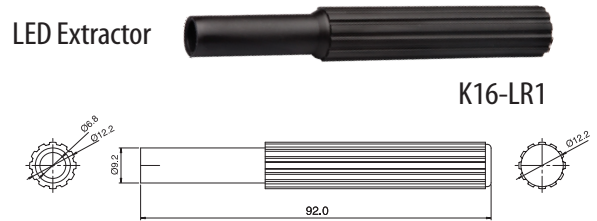

Hand Tools

Sockets

Note