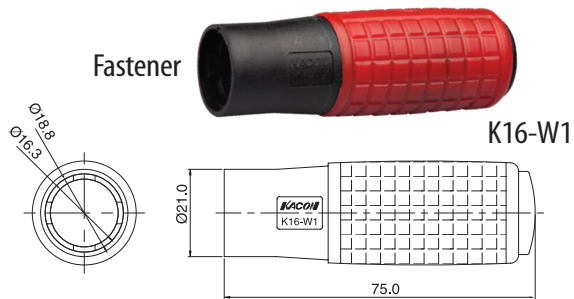

Hand Tools

Sockets

Note