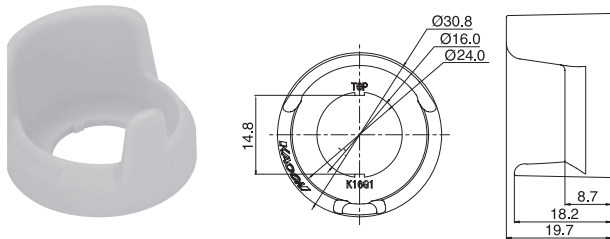

K16 Accessories

Protection Covers - Round & Square Type

K16-S111 ① : Opens 90 degree

①- Blank: Black, R: Red, G: Green, Y: Yellow

K16-S221 : Opens 230 degree

Protection Covers - Rectangular Type

K16-S112 ① : Opens 90 degree

①- Blank: Black, R: Red, G: Green, Y: Yellow

K16-S222 : Opens 230 degree

Safety Guard

K16-G1

K16-G2

LED

K16-S115①

① - R, Y, G, B, C & 6, 12, 24VDC