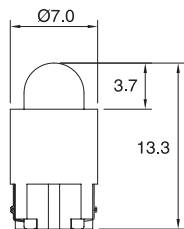

①- Blank: Black, R: Red, G: Green, Y: Yellow

K16-S222 : Opens 230 degree

Safety Guard

K16-G1

K16-G2

LED

K16-S115①

① - R, Y, G, B, C & 6, 12, 24VDC